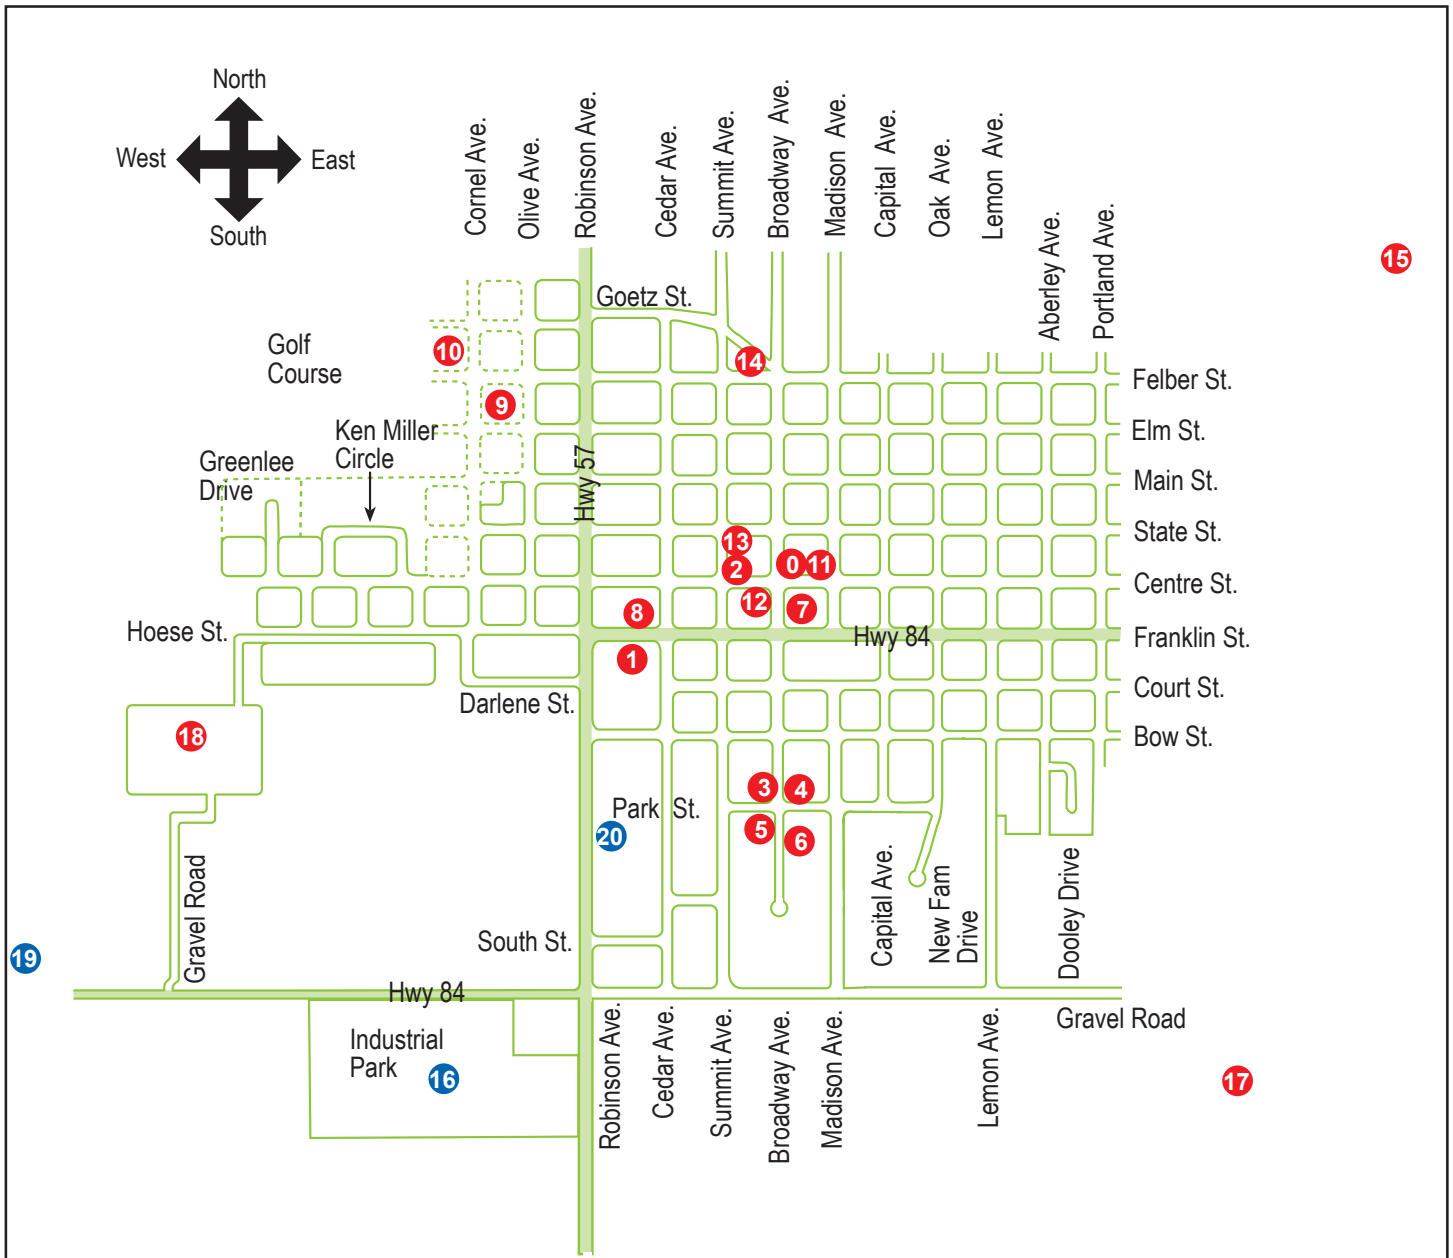

City of Hartington, Nebraska

- | | |
|--|---|
| 0 Hartington City Auditorium | 11 Hartington Fire Department |
| 1 First Congregational Church | 12 City Library |
| 2 Trinity Lutheran Church | 13 City Office |
| 3 Holy Trinity Catholic Church | 14 City Campground |
| 4 Cedar Catholic High School | 15 Fairgrounds |
| 5 Holy Trinity Grade School | 16 Industrial Park (outside corporate limits) |
| 6 Hartington Public Schools | 17 Hartington Airport (1.5 miles south on 57 & 2 miles east) |
| 7 Cedar County Courthouse | 18 Hartington Community Complex |
| 8 Cedar County Historical Society | 19 60,000 Sq. Ft. Available Industrial Building |
| 9 Felber Park | 20 12,250 Sq. Ft. Available Building |
| 10 Hartington Country Club | |