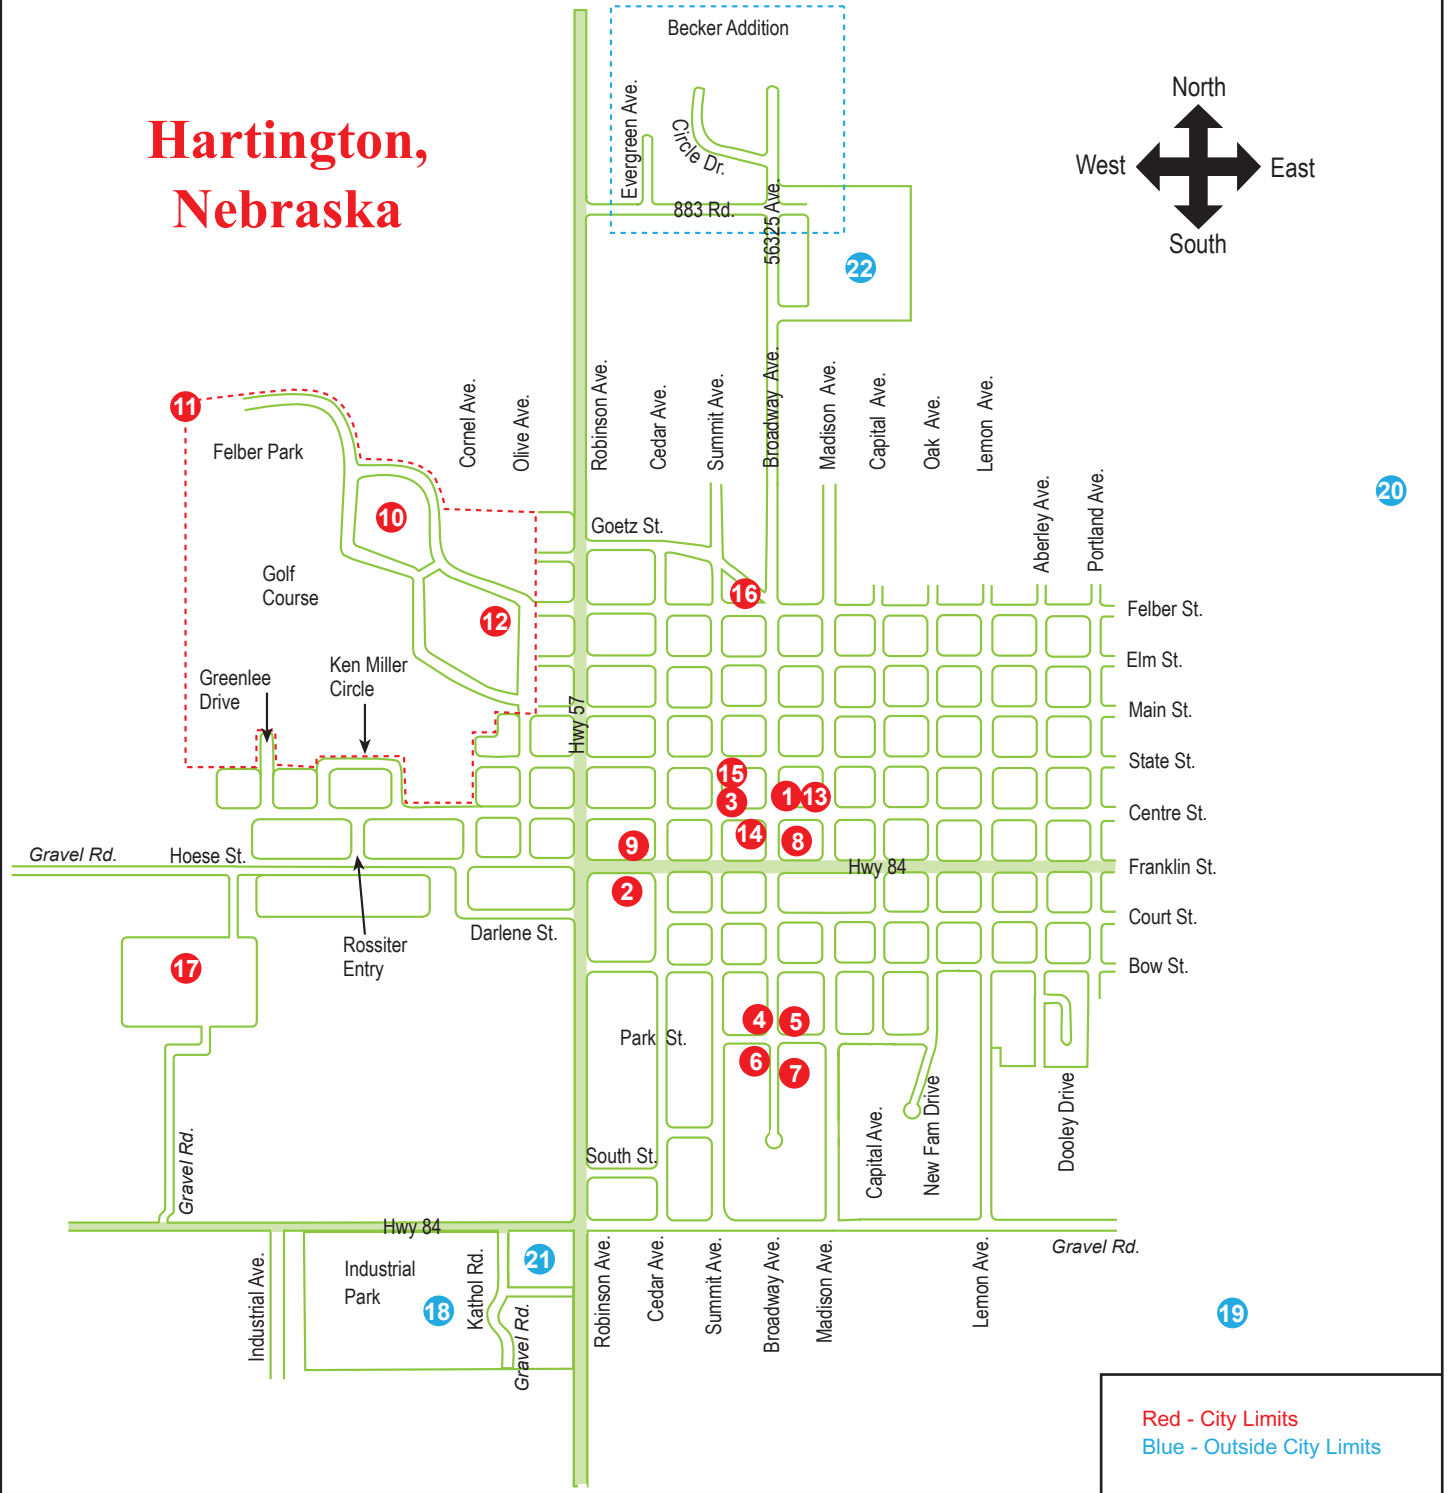

Hartington, Nebraska

- | | | |
|---------------------------------------|--|---|
| 1 Hartington City Auditorium | 9 Cedar County Historical Society | 17 Hartington Community Complex |
| 2 First Congregational Church | 10 Shelter House | 18 Industrial Park |
| 3 Trinity Lutheran Church | 11 Hartington Country Club | 19 Hartington Airport (1.5 miles south on 57 & 2 miles east) |
| 4 Holy Trinity Catholic Church | 12 Swimming Pool | 20 Fairgrounds |
| 5 Cedar Catholic High School | 13 Hartington Fire Department | 21 St. Michael's Cemetary |
| 6 Holy Trinity Grade School | 14 City Library | 22 City Cemetary |
| 7 Hartington Public Schools | 15 City Office | |
| 8 Cedar County Courthouse | 16 City Campground | |