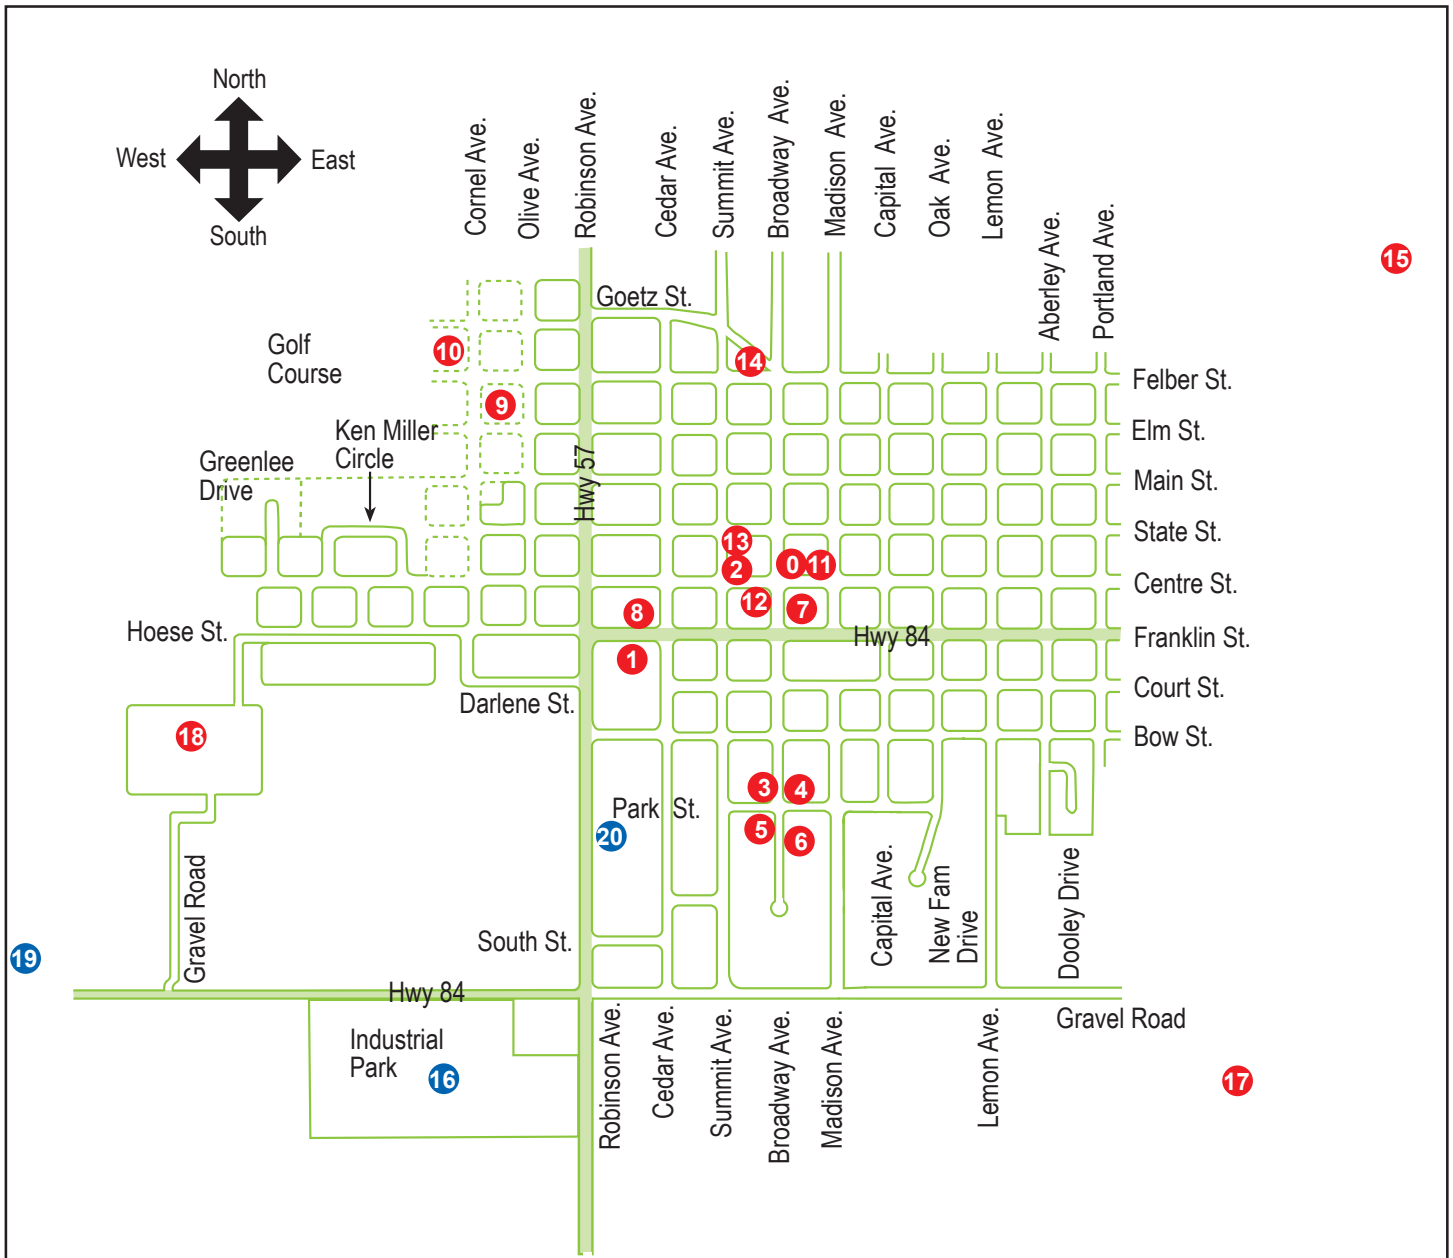

# City of Hartington, Nebraska

- |  |   |
|--|---|
| <b>0</b> Hartington City Auditorium      | <b>11</b> Hartington Fire Department                                |
| <b>1</b> First Congregational Church     | <b>12</b> City Library  |
| <b>2</b> Trinity Lutheran Church         | <b>13</b> City Office   |
| <b>3</b> Holy Trinity Catholic Church    | <b>14</b> City Campground   |
| <b>4</b> Cedar Catholic High School      | <b>15</b> Fairgrounds   |
| <b>5</b> Holy Trinity Grade School       | <b>16</b> Industrial Park (outside corporate limits)                |
| <b>6</b> Hartington Public Schools       | <b>17</b> Hartington Airport (1.5 miles south on 57 & 2 miles east) |
| <b>7</b> Cedar County Courthouse         | <b>18</b> Hartington Community Complex                              |
| <b>8</b> Cedar County Historical Society | <b>19</b> 60,000 Sq. Ft. Available Industrial Building              |
| <b>9</b> Felber Park                     | <b>20</b> 12,250 Sq. Ft. Available Building                         |
| <b>10</b> Hartington Country Club        |   |